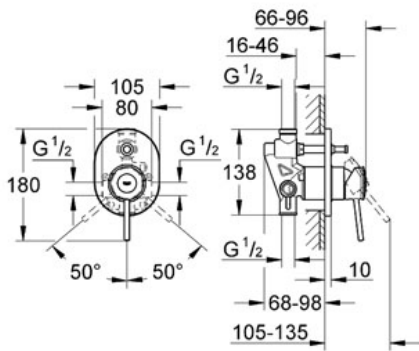

BAUCLASSIC  
Single-lever bath mixer  
MODEL # 29047

Pure Freude  
an Wasser

GROHE

**Product Description:**  
Single-lever bath mixer

**Standard Specification:**  
concealed installation  
consisting of:  
set for final installation  
concealed body (32 963 000)  
metal lever  
46 mm ceramic cartridge  
chrome finish  
adjustable flow rate limiter  
adjustable minimum flow rate approx. 2.5 l/min  
automatic diverter: bath/shower  
escutcheon- and shaft-sealing  
optional temperature limiter

**Color:**  
□ 29047 000 chrome