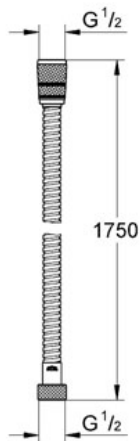

ROTAFLEX METAL LONGLIFE

Metal shower hose

MODEL # 28025

Pure Freude
an Wasser

GROHE

Product Description:

Metal shower hose

Standard Specification:

1/2" x 1/2"

Longlife

strengthened model

tensile strength 750 N

pressure resistance up to 16 bar

rotation cone for **Twistfree**-function

cone with silicone tape to prevent

the turning of the hand shower

during the usage

1750 mm

GROHE StarLight® chrome finish

Color:

28025 000 chrome

28025 ZB0 oil rubbed bronze