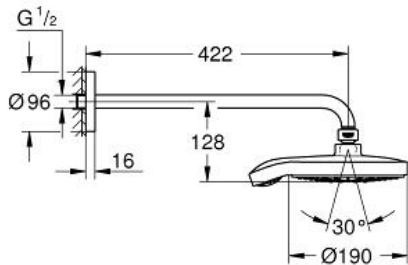

POWER&SOUL® COSMOPOLITAN
190
Head shower set 422 mm
MODEL # 26172LS0

Pure Freude
an Wasser

GROHE

Product Description:
Head shower set 422 mm

Standard Specification:

consisting of:

head shower Power&Soul Cosmopolitan 190 in moon white
(27 764 LS0)

Rainshower® shower arm 422 mm, escutcheon white (26 146
LS0)

GROHE EcoJoy® 9.5 l/min flow limiter

GROHE DreamSpray® perfect spray pattern

GROHE StarLight chrome finish

SpeedClean anti-lime system

suitable for instantaneous heater

starting at **0.5** bar flow pressure

Color:

□ 26172LS0 LS0 Moon White / Chrome