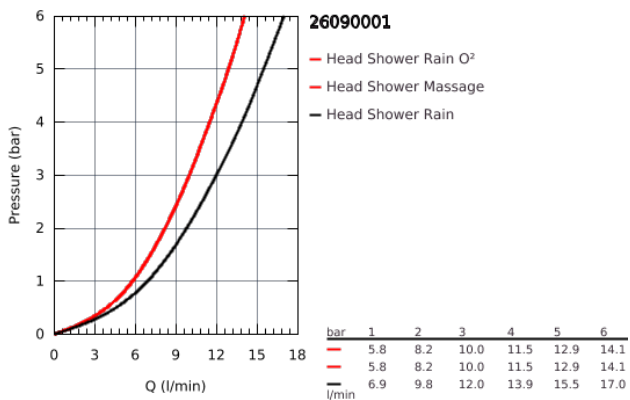

26 090 001 NEW TEMPESTA COSMOPOLITAN HEAD SHOWER SET 3 SPRAYS

PRODUCT DESCRIPTION

- GROHE Rain O2, Rain, Massage
- Ball joint +/- 15° rotatable
- shower arm with connection thread 1/2"
- escutcheon
- **GROHE DreamSpray** perfect spray pattern
- **GROHE StarLight** chrome finish
- **SpeedClean** anti-limescale system
- **Inner WaterGuide** for a longer life
- suitable for instantaneous heater