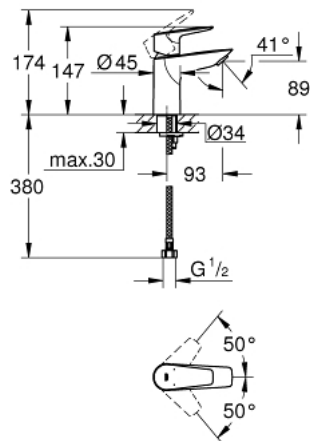

32 858 001 **BAUEDGE SINGLE-LEVER BASIN MIXER**
S-SIZE

PRODUCT DESCRIPTION

- Colour: chrome
- single hole installation
- GROHE Long-Life 28 mm ceramic cartridge
- with temperature limiter
- GROHE Long-Life finish
- Lead and Nickel Free Inner Water Ways
- mousseur 12.5 l/min
- rapid installation system
- smooth body
- flexible connection hoses

Pure Freude
an Wasser

32 858 001 BAUEDGE SINGLE-LEVER BASIN MIXER S-SIZE

No exploded view is available for this spare part list.

SPARE PARTS, September 2018 – now

1: Cartridge (Order-nr. 48518000)

2: Mousseur (Order-nr. 13952000)

3: Shank mounting kit (Order-nr. 46249000)

4: Waste set with push-open plug (Order-nr. 65807000)*

5: Mounting wrench (Order-nr. 19017000)*

* Optional accessories