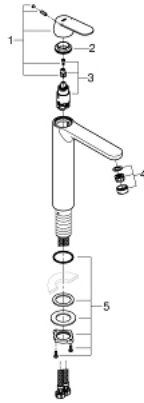

## 23 921 000 EUROSMART COSMOPOLITAN SINGLE-LEVER BASIN MIXER 1/2" XL-SIZE

### PRODUCT DESCRIPTION

- Colour: chrome
- single hole installation
- metal lever
- for free standing basins
- GROHE SilkMove 28 mm ceramic cartridge
- with temperature limiter
- GROHE Long-Life finish
- GROHE Water Saving mousseur 5.7 l/min
- GROHE AquaGuide adjustable mousseur
- rapid-installation-system
- smooth body
- flexible connection hoses
- minimum pressure 1.0 bar

**23 921 000 EUROSMART COSMOPOLITAN SINGLE-LEVER BASIN MIXER 1/2"  
XL-SIZE**

**SPARE PARTS.** กุมภาพันธ์ 2019 – now

- 1: lever (Order-nr. 48525000)
- 2: Fitting ring (Order-nr. 46715000)
- 3: Cartridge (Order-nr. 46580000)
- 4: Flow straightener (Order-nr. 48300000)
- 5: Shank fastening assembly (Order-nr. 48384000)