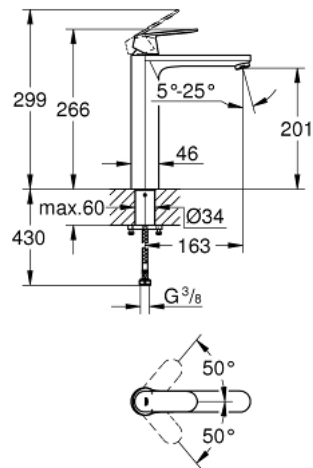

## 23 921 000 EUROSMART COSMOPOLITAN SINGLE-LEVER BASIN MIXER 1/2" XL-SIZE

### PRODUCT DESCRIPTION

- Colour: chrome
- single hole installation
- metal lever
- for free standing basins
- GROHE SilkMove 28 mm ceramic cartridge
- with temperature limiter
- GROHE Long-Life finish
- GROHE Water Saving mousseur 5.7 l/min
- GROHE AquaGuide adjustable mousseur
- rapid-installation-system
- smooth body
- flexible connection hoses
- minimum pressure 1.0 bar

**23 921 000 EUROSMART COSMOPOLITAN SINGLE-LEVER BASIN MIXER 1/2"  
XL-SIZE**

**SPARE PARTS.** กุมภาพันธ์ 2019 – now

- 1: lever (Order-nr. 48525000)
- 2: Fitting ring (Order-nr. 46715000)
- 3: Cartridge (Order-nr. 46580000)
- 4: Flow straightener (Order-nr. 48300000)
- 5: Shank fastening assembly (Order-nr. 48384000)