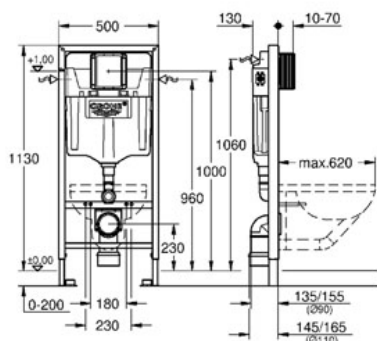

Rapid SL for WC

MODEL # 38528

Pure Freude
an Wasser

GROHE

Product Description:

Rapid SL for WC

Standard Specification:

flushing cistern GD 2

with small maintenance access

1.13 m installation height

for on-the-wall installations or studded walls

powder coated steel frame, self-supporting

for dry-cladding, completely pre-assembled

with fixed connections

quick adjustment, lockable

fixing material

TÜV approved

2 WC fixing bolts

fixing device for ceramic

distance of fixing bolts 180/230 mm

outlet bend Ø 90 mm

depth adjustable

reducer Ø 90/110 mm

inlet and outlet connecting set

flushing cistern GD 2, 6 - 9 l

adjustment ex factory 6 l and 3 l

pneumatic discharge valve offering 3 modes of operation:

dual flush or start/stop or single flush