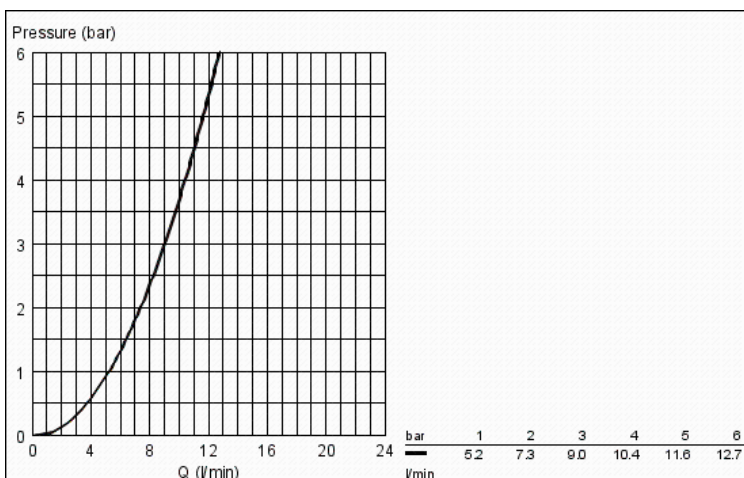

Rapid SL for WC

MODEL # 38528

Pure Freude
an Wasser

GROHE

Product Description:

Rapid SL for WC

Standard Specification:

flushing cistern GD 2

quick adjustment, lockable

fixing material

TÜV approved

2 WC fixing bolts

fixing device for ceramic

distance of fixing bolts 180/230 mm

outlet bend Ø 90 mm

depth adjustable