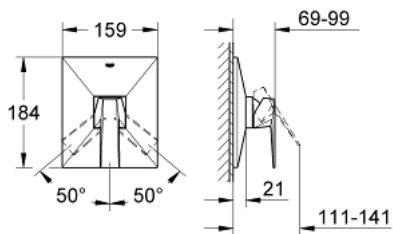

19 789 000 ALLURE BRILLIANT SINGLE-LEVER SHOWER MIXER TRIM

PRODUCT DESCRIPTION

- set for final installation for
- 33 961 000, 33 962 000, 33 963 000, 33 964 000,
33 965 000, 33 966 000, 35 501 000
- **without concealed body**
- **GROHE StarLight** chrome finish
- escutcheon- and shaft-sealing
- metal escutcheon
- covered coupling

19 789 000 ALLURE BRILLIANT SINGLE-LEVER SHOWER MIXER TRIM

SPARE PARTS

- 1: Lever (Order-nr. 46804000)
 - 2: Escutcheon (Order-nr. 46795000)
 - 3: Cap (Order-nr. 46784000)
 - 4: Temperature limiter (Order-nr. 46375000)*
 - 5: Extension (Order-nr. 46807000)*
 - 6: Extension (Order-nr. 46808000)*
- * Optional accessories