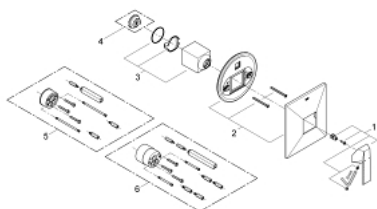

19 789 000 ALLURE BRILLIANT SINGLE-LEVER SHOWER MIXER TRIM

PRODUCT DESCRIPTION

- set for final installation for
- 33 961 000, 33 962 000, 33 963 000, 33 964 000,
33 965 000, 33 966 000, 35 501 000
- **without concealed body**
- **GROHE StarLight** chrome finish
- escutcheon- and shaft-sealing
- metal escutcheon
- covered coupling

19 789 000 ALLURE BRILLIANT SINGLE-LEVER SHOWER MIXER TRIM

SPARE PARTS

- 1: Lever (Order-nr. 46804000)
 - 2: Escutcheon (Order-nr. 46795000)
 - 3: Cap (Order-nr. 46784000)
 - 4: Temperature limiter (Order-nr. 46375000)*
 - 5: Extension (Order-nr. 46807000)*
 - 6: Extension (Order-nr. 46808000)*
- * Optional accessories