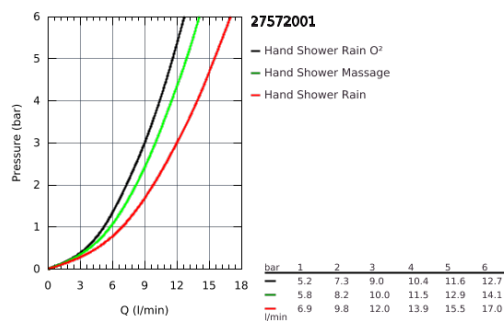

27 572 001 NEW TEMPESTA COSMOPOLITAN HAND SHOWER 3 SPRAYS

PRODUCT DESCRIPTION

- GROHE Rain O², Rain, Massage
- **GROHE DreamSpray** perfect spray pattern
- **GROHE StarLight** chrome finish
- **SpeedClean** anti-lime system
- **Inner WaterGuide** for a longer life
- universal mounting system, fitting all standard shower hoses
- suitable for instantaneous heater
- min. recommended pressure 1.0 bar

27 572 001 NEW TEMPESTA COSMOPOLITAN HAND SHOWER 3 SPRAYS

27 572 001 NEW TEMPESTA COSMOPOLITAN HAND SHOWER 3 SPRAYS

SPARE PARTS

1: Dirt strainer (Order-nr. 0700200M)