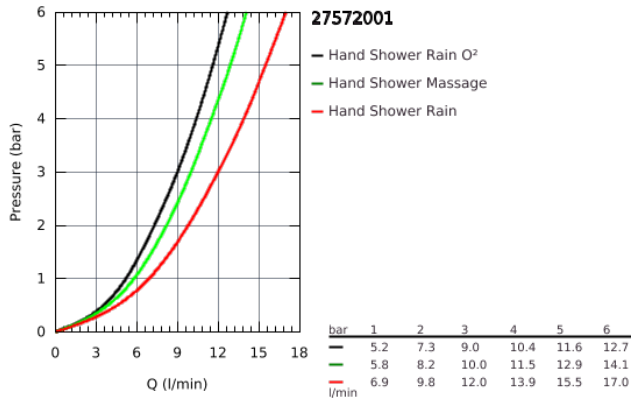

27 572 001 NEW TEMPESTA COSMOPOLITAN HAND SHOWER 3 SPRAYS

PRODUCT DESCRIPTION

- GROHE Rain O², Rain, Massage
- **GROHE DreamSpray** perfect spray pattern
- **GROHE StarLight** chrome finish
- **SpeedClean** anti-lime system
- **Inner WaterGuide** for a longer life
- universal mounting system, fitting all standard shower hoses
- suitable for instantaneous heater
- min. recommended pressure 1.0 bar

27 572 001 NEW TEMPESTA COSMOPOLITAN HAND SHOWER 3 SPRAYS

27 572 001 NEW TEMPESTA COSMOPOLITAN HAND SHOWER 3 SPRAYS

SPARE PARTS

1: Dirt strainer (Order-nr. 0700200M)