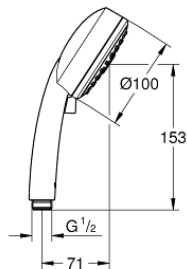

27 572 001 NEW TEMPESTA COSMOPOLITAN HAND SHOWER 3 SPRAYS

PRODUCT DESCRIPTION

- GROHE Rain O², Rain, Massage
- **GROHE DreamSpray** perfect spray pattern
- **GROHE StarLight** chrome finish
- **SpeedClean** anti-lime system
- **Inner WaterGuide** for a longer life
- universal mounting system, fitting all standard shower hoses
- suitable for instantaneous heater
- min. recommended pressure 1.0 bar

27 572 001 NEW TEMPESTA COSMOPOLITAN HAND SHOWER 3 SPRAYS

27 572 001 NEW TEMPESTA COSMOPOLITAN HAND SHOWER 3 SPRAYS

SPARE PARTS

1: Dirt strainer (Order-nr. 0700200M)