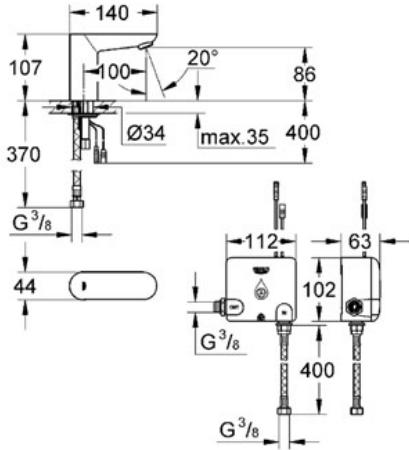

EUROECO COSMOPOLITAN E Powerbox

MODEL # 36384

Pure Freude
an Wasser

GROHE

Product Description: Powerbox

Standard Specification:

with infrared sensor for bi-directional communication for monitoring, configuration and service purpose

infra-red electronic basin tap 1/2" without mixer

including Powerbox self-generating power system

single hole installation

mousseur 6 l/min

flexible connection hose

dirt strainer

Powerbox

power generator with water turbine

additional functions and precise settings by remote control 36

407

min. recommended pressure 1.0 bar

Color:

□ 36384 000 chrome