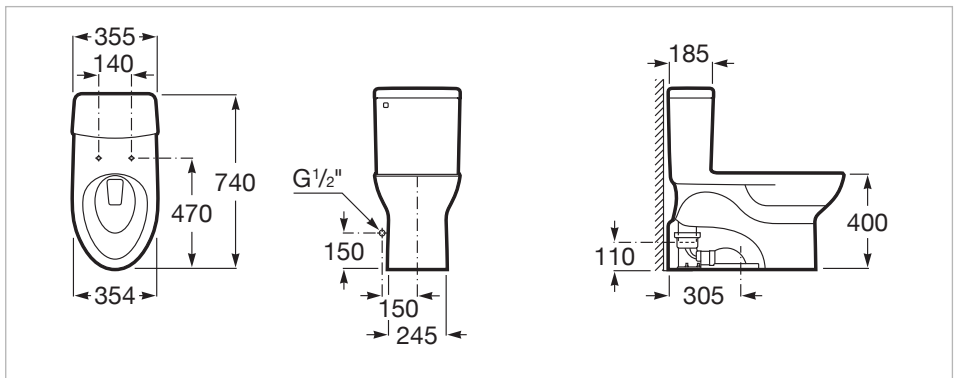

Debba

One piece WC with vertical outlet. S-Trap 305 mm

Fixing kit: Included
 Flushing system: Siphonic
 Installation type: Floorstanding
 Outlet type: Vertical
 Shape: Elongated

Colours and finishes

How to obtain the reference number
 Replace the “.” with the desired finish code
 from the list below

00 White

Dimensions

Length: 355 mm.
 Width: 740 mm.
 Height: 765 mm.

Technical drawings

A collection with a wide range of solutions that, combined with its sober yet current design, make it adaptable to every bathroom space.