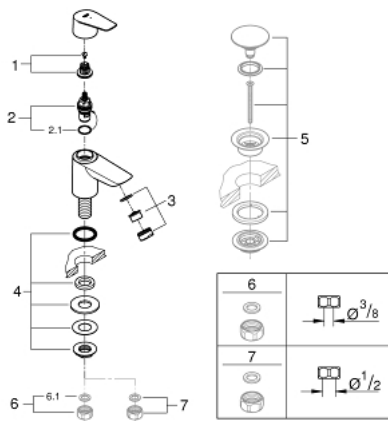

20 421 001 **BAUEDGE PILLAR TAP 1/2" XS-SIZE**

**PRODUCT DESCRIPTION**

- Colour: chrome
- ceramic headpart
- GROHE Long-Life finish
- GROHE Water Saving mousseur 5.7 l/min

## 20 421 001 BAUEDGE PILLAR TAP 1/2" XS-SIZE

### SPARE PARTS, September 2018 – now

1: Replacement handle connection kit (Spare part-nr. 45186000)

1.1: O-ring Ø18,2 x Ø1,7 (Spare part-nr. 0392400M)

2: Ceramic headpart, 1/2" (Spare part-nr. 45882000)

2.1: O-ring Ø18,2 x Ø1,7 (Spare part-nr. 0392400M)

3: Mousseur (Spare part-nr. 48159000)

4: Shank mounting kit (Spare part-nr. 45004000)

5: Waste set with push-open plug (Spare part-nr. 65807000)\*

6: Coupling nut 1/2" (Spare part-nr. 1290100M)\*