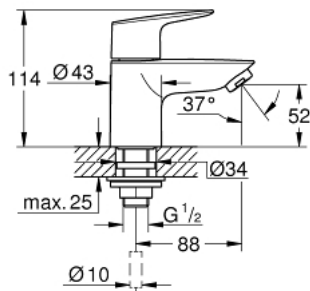

20 421 001 **BAUEDGE PILLAR TAP 1/2" XS-SIZE**

**PRODUCT DESCRIPTION**

- Colour: chrome
- ceramic headpart
- GROHE Long-Life finish
- GROHE Water Saving mousseur 5.7 l/min

## 20 421 001 BAUEDGE PILLAR TAP 1/2" XS-SIZE

### SPARE PARTS, September 2018 – now

1: Replacement handle connection kit (Spare part-nr. 45186000)

1.1: O-ring Ø18,2 x Ø1,7 (Spare part-nr. 0392400M)

2: Ceramic headpart, 1/2" (Spare part-nr. 45882000)

2.1: O-ring Ø18,2 x Ø1,7 (Spare part-nr. 0392400M)

3: Mousseur (Spare part-nr. 48159000)

4: Shank mounting kit (Spare part-nr. 45004000)

5: Waste set with push-open plug (Spare part-nr. 65807000)\*

6: Coupling nut 1/2" (Spare part-nr. 1290100M)\*