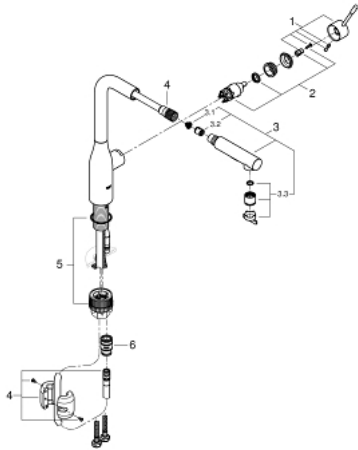

30 270 AL0 ESSENCE SINGLE-LEVER SINK MIXER 1/2"

PRODUCT DESCRIPTION

- Colour: brushed hard graphite
- high spout
- monobloc installation
- GROHE Long-Life finish
- 28 mm ceramic cartridge with GROHE SilkMove
- flow strainer
- pull-out dual spray control - switches between regular flow and spray
- diverter: laminar spray/SpeedClean shower jet
- automatic return to laminar spray
- metal spray
- swivel tubular spout
- swivel area 360°
- integrated non-return valve
- protected against backflow
- flexible connection hoses
- metal fixation set
- integrated temperature limiter

30 270 AL0 ESSENCE SINGLE-LEVER SINK MIXER 1/2"

SPARE PARTS, May 2020 – now

- 1: Lever (Spare part-nr. 46927AL0)
- 2: Cartridge (Spare part-nr. 46580000)
- 3: Hand shower (Spare part-nr. 46926AL0)
- 3.1: Strainer (Spare part-nr. 0676800M)
- 3.2: Non-return valve (Spare part-nr. 08565000)
- 3.3: Flow straightener (Spare part-nr. 48275000)
- 4: Shower hose (Spare part-nr. 48293000)
- 5: Mounting set (Spare part-nr. 48477000)
- 6: Coupling piece (Spare part-nr. 46338000)