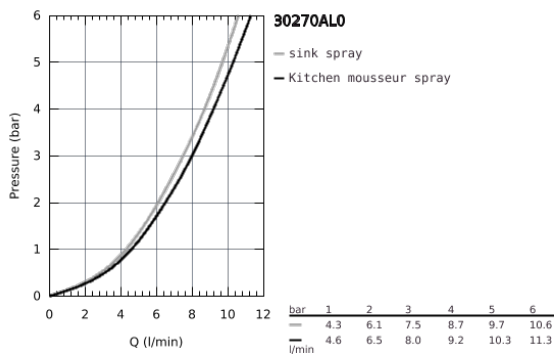

30 270 AL0 ESSENCE SINGLE-LEVER SINK MIXER 1/2"

PRODUCT DESCRIPTION

- Colour: brushed hard graphite
- high spout
- monobloc installation
- GROHE Long-Life finish
- 28 mm ceramic cartridge with GROHE SilkMove
- flow strainer
- pull-out dual spray control - switches between regular flow and spray
- diverter: laminar spray/SpeedClean shower jet
- automatic return to laminar spray
- metal spray
- swivel tubular spout
- swivel area 360°
- integrated non-return valve
- protected against backflow
- flexible connection hoses
- metal fixation set
- integrated temperature limiter

30 270 AL0 ESSENCE SINGLE-LEVER SINK MIXER 1/2"

SPARE PARTS, May 2020 – now

- 1: Lever (Spare part-nr. 46927AL0)
- 2: Cartridge (Spare part-nr. 46580000)
- 3: Hand shower (Spare part-nr. 46926AL0)
- 3.1: Strainer (Spare part-nr. 0676800M)
- 3.2: Non-return valve (Spare part-nr. 08565000)
- 3.3: Flow straightener (Spare part-nr. 48275000)
- 4: Shower hose (Spare part-nr. 48293000)
- 5: Mounting set (Spare part-nr. 48477000)
- 6: Coupling piece (Spare part-nr. 46338000)