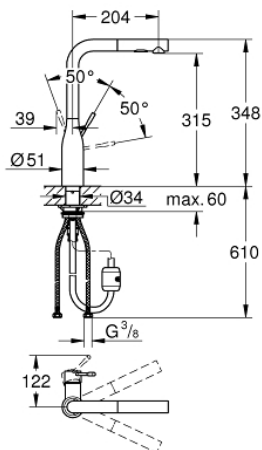

30 270 AL0 ESSENCE SINGLE-LEVER SINK MIXER 1/2"

PRODUCT DESCRIPTION

- Colour: brushed hard graphite
- high spout
- monobloc installation
- GROHE Long-Life finish
- 28 mm ceramic cartridge with GROHE SilkMove
- flow strainer
- pull-out dual spray control - switches between regular flow and spray
- diverter: laminar spray/SpeedClean shower jet
- automatic return to laminar spray
- metal spray
- swivel tubular spout
- swivel area 360°
- integrated non-return valve
- protected against backflow
- flexible connection hoses
- metal fixation set
- integrated temperature limiter

30 270 AL0 ESSENCE SINGLE-LEVER SINK MIXER 1/2"

SPARE PARTS, May 2020 – now

- 1: Lever (Spare part-nr. 46927AL0)
- 2: Cartridge (Spare part-nr. 46580000)
- 3: Hand shower (Spare part-nr. 46926AL0)
- 3.1: Strainer (Spare part-nr. 0676800M)
- 3.2: Non-return valve (Spare part-nr. 08565000)
- 3.3: Flow straightener (Spare part-nr. 48275000)
- 4: Shower hose (Spare part-nr. 48293000)
- 5: Mounting set (Spare part-nr. 48477000)
- 6: Coupling piece (Spare part-nr. 46338000)