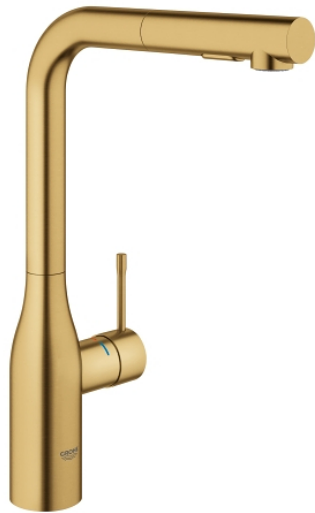

30 270 GN0 ESSENCE SINGLE-LEVER SINK MIXER 1/2"

PRODUCT DESCRIPTION

- Colour: brushed cool sunrise
- high spout
- monobloc installation
- GROHE Long-Life finish
- 28 mm ceramic cartridge with GROHE SilkMove
- flow strainer
- pull-out dual spray control - switches between regular flow and spray
- diverter: laminar spray/SpeedClean shower jet
- automatic return to laminar spray
- metal spray
- swivel tubular spout
- swivel area 360°
- integrated non-return valve
- protected against backflow
- flexible connection hoses
- metal fixation set
- integrated temperature limiter