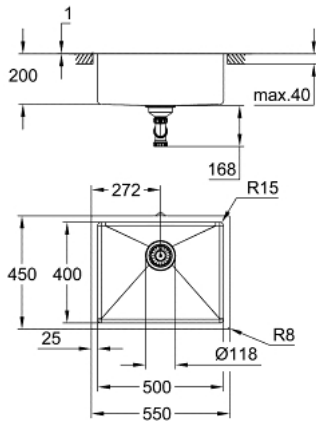

31 574 AL1 K700U STAINLESS STEEL SINK

PRODUCT DESCRIPTION

- Colour: brushed hard graphite
- model: K700U 60-S 54.4/44.4 1.0
- mounting type: undermount, top mount or flush mount
- material: stainless steel AISI 304 (V2A)
- material thickness: 1 mm
- GROHE Long-Life finish
- finish: satin finish
- GROHE Whisper
- min. cabinet size: 600 mm
- dimensions: 550 x 450 mm
- 1 bowl: 500 x 400 x 200 mm
- GROHE FastFixation installation system
- cut-out (undermount): 502 x 402 mm (R16)
- cut-out (top mount): 535 x 435 mm
- cut-out (flush mount): 535 x 435 mm (R3)(top step outer size: -551 x 451 -R8 deep -3.5 mm)
- drainer: Ø 3.5" basket strainer waste
- cut-out (top mount): 594 x 442 mm
- accessories included: waste kit, basket strainer waste, mounting set
- amount of fasteners included (top mount): 8
- amount of fasteners included (undermount): 8