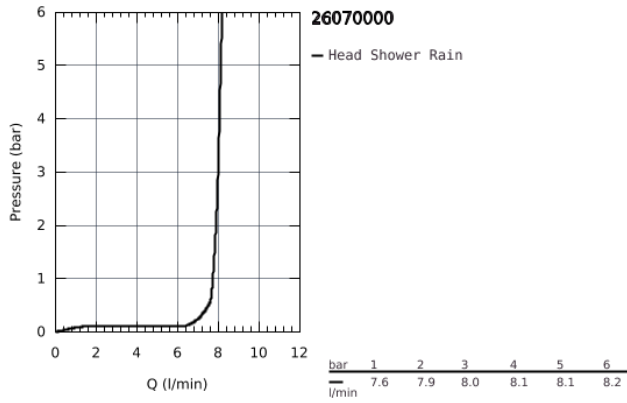

## 26 070 000 RAINSHOWER F-SERIES 10" 254 X 254 HEAD SHOWER SET 275 MM, 1 SPRAY

### PRODUCT DESCRIPTION

- Colour: Chrome
- Consisting of:
  - head shower Rainshower F-Series 254 (27 285 000)
  - material: metal
  - 1 spray pattern:
    - Rain
  - Shower arm Rainshower 286 mm (27 488 000)
- GROHE Water Saving 9.5 l/min flow limiter
- GROHE DreamSpray perfect spray pattern
- GROHE Long-Life finish
- SpeedClean anti-limescale system

26 070 000 **RAINSHOWER F-SERIES 10" 254 X 254 HEAD SHOWER SET 275 MM, 1 SPRAY**

26 070 000 **RAINSHOWER F-SERIES 10" 254 X 254 HEAD SHOWER SET 275 MM, 1 SPRAY**

**SPARE PARTS**, November 2012 – now

1: Escutcheon (Spare part-nr. 48118000)