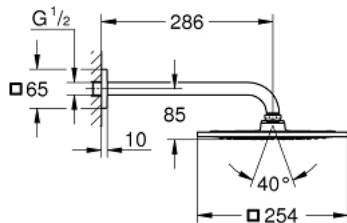

## 26 070 000 RAINSHOWER F-SERIES 10" 254 X 254 HEAD SHOWER SET 275 MM, 1 SPRAY

### PRODUCT DESCRIPTION

- Colour: Chrome
- Consisting of:
  - head shower Rainshower F-Series 254 (27 285 000)
  - material: metal
  - 1 spray pattern:
    - Rain
  - Shower arm Rainshower 286 mm (27 488 000)
- GROHE Water Saving 9.5 l/min flow limiter
- GROHE DreamSpray perfect spray pattern
- GROHE Long-Life finish
- SpeedClean anti-limescale system

26 070 000 **RAINSHOWER F-SERIES 10" 254 X 254 HEAD SHOWER SET 275 MM, 1 SPRAY**

26 070 000 **RAINSHOWER F-SERIES 10" 254 X 254 HEAD SHOWER SET 275 MM, 1 SPRAY**

**SPARE PARTS**, November 2012 – now

1: Escutcheon (Spare part-nr. 48118000)

2: Inlet valve assembly (Spare part-nr. 45933000)