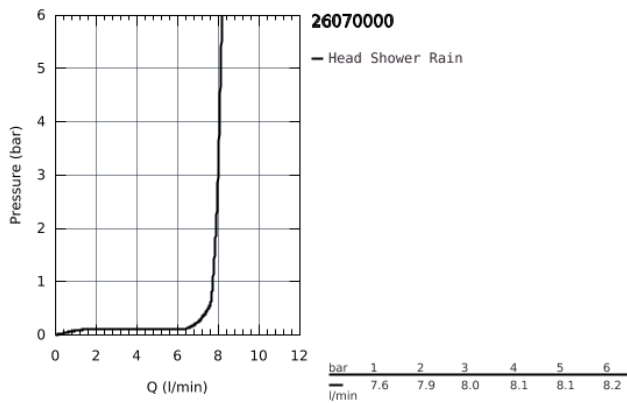

## 26 070 000 RAINSHOWER F-SERIES 10" 254 X 254 HEAD SHOWER SET 275 MM, 1 SPRAY

### PRODUCT DESCRIPTION

- Colour: Chrome
- Consisting of:
  - head shower Rainshower F-Series 254 (27 285 000)
  - material: metal
  - 1 spray pattern:
    - Rain
  - Shower arm Rainshower 286 mm (27 488 000)
- GROHE Water Saving 9.5 l/min flow limiter
- GROHE DreamSpray perfect spray pattern
- GROHE Long-Life finish
- SpeedClean anti-limescale system

26 070 000 **RAINSHOWER F-SERIES 10" 254 X 254 HEAD SHOWER SET 275 MM, 1 SPRAY**

26 070 000 **RAINSHOWER F-SERIES 10" 254 X 254 HEAD SHOWER SET 275 MM, 1 SPRAY**

**SPARE PARTS**, November 2012 – now

1: Escutcheon (Spare part-nr. 48118000)