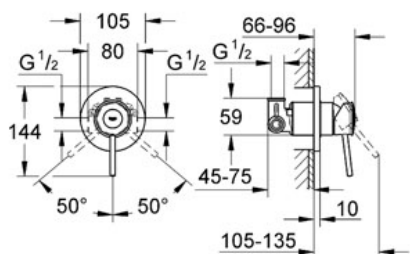

BAUCLASSIC  
Single-lever shower mixer  
MODEL # 29048

Pure Freude  
an Wasser

GROHE

**Product Description:**  
Single-lever shower mixer

**Standard Specification:**  
concealed installation  
consisting of:  
set for final installation  
concealed body (32 962 000)  
metal lever  
46 mm ceramic cartridge  
chrome finish  
adjustable flow rate limiter  
adjustable minimum flow rate approx. 2.5 l/min  
escutcheon- and shaft-sealing  
optional temperature limiter

**Color:**  
□ 29048 000 chrome