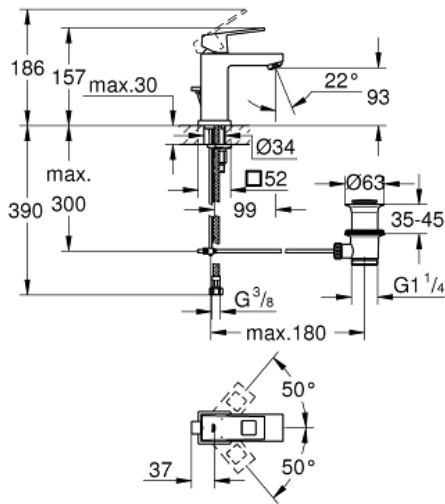

EUROCUBE
Single-lever basin mixer 1/2" S-
Size

MODEL # 2312700E

Pure Freude
an Wasser

Product Description:

EUROCUBE

Single-lever basin mixer 1/2"

S-Size

Standard Specification:

single hole installation

metal lever

GROHE SilkMove 28 mm ceramic cartridge

temperature limiter

GROHE StarLight chrome finish

GROHE EcoJoy SpeedClean mousseur 5.7 l/min

GROHE FastFixation Plus installation system

pop-up waste set 1 1/4"

flexible connection hoses

Color:

□ 2312700E chrome