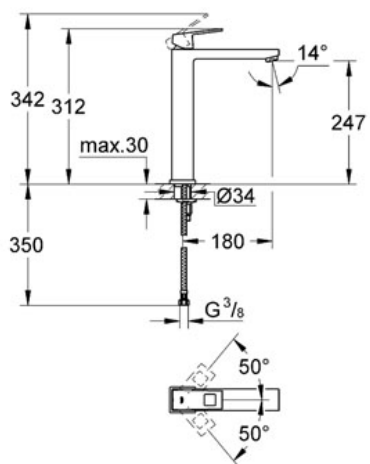

EUROCUBE  
Single-lever basin mixer 1/2"  
XL-Size

MODEL # 23406

Pure Freude  
an Wasser

GROHE

**Product Description:**

Single-lever basin mixer 1/2"  
XL-Size

**Standard Specification:**

for free-standing basins  
single hole installation  
metal lever

**GROHE SilkMove®** 28 mm ceramic cartridge  
temperature limiter

**GROHE StarLight®** chrome finish

**GROHE EcoJoy®** SpeedClean mousseur 5.7 l/min  
smooth body

flexible connection hoses

**GROHE QuickFix™ Plus** installation system

**Color:**

□ 23406 000 chrome