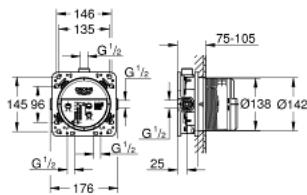

35 600 000 **GROHE RAPIDO SMARTBOX UNIVERSAL ROUGH-IN BOX, 1/2"**

PRODUCT DESCRIPTION

- 3 outlets 1/2"
- 2 inlets below, 1/2"
- installation depth 75-105 mm
- connection unit in DR brass
- pre-mounted flushing plug
- stable build-in box and protective cover
- fixing options for solid walls and dry cladding
- gasket
- without set for final installation

35 600 000 **GROHE RAPIDO SMARTBOX UNIVERSAL ROUGH-IN BOX, 1/2"**

SPARE PARTS, September 2016 – now

1: Replacement kit for seal (Spare part-nr. 48263000)*

* Optional accessories