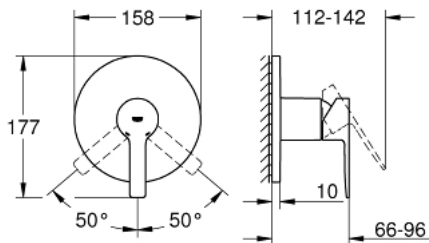

24 063 AL1 LINEARE SINGLE-LEVER SHOWER MIXER

PRODUCT DESCRIPTION

- Colour: brushed hard graphite
- final installation set for
- GROHE Rapido SmartBox (35 600/35 604)
- GROHE SilkMove 46 mm ceramic cartridge
- GROHE Long-Life finish
- GROHE FastFixation escutcheon with covered shaft sealing and covered fixing
- metal escutcheon, retroactively 6° adjustable
- metal lever
- flow performance: outlet B or C = 30 l/min
- without floor installation plate

24 063 AL1 LINEARE SINGLE-LEVER SHOWER MIXER

UNITS PER PACKAGE, March 2019 – now

1: Lever (Order-nr. 46988AL0)

1: Escutcheon (Order-nr. 48428AL0)

3: Mounting plate (Order-nr. 48439000)

4: Shield (Order-nr. 09038AL0)

5: Cartridge (Order-nr. 46048000)

6: Ball seal dia. 9x6.8 mm (Order-nr. 48360000)

7: Temperature limiter (Order-nr. 46375000)*

8: Universal extension set single-lever mixers, 25 mm (Order-nr. 14056000)*

9: Universal extension set single-lever mixers, 50 mm (Order-nr. 14057000)*