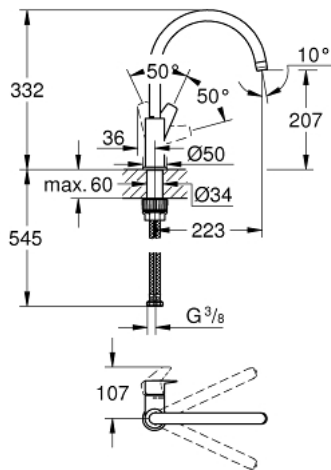

## 31 369 001 **START EDGE SINGLE-LEVER SINK MIXER 1/2"**

### PRODUCT DESCRIPTION

- Colour: chrome
- high spout
- single hole installation
- GROHE Long-Life 28 mm ceramic cartridge
- GROHE Long-Life finish
- Lead and Nickel Free Inner Water Ways
- spout with mousseur
- swivel tubular spout
- swivel area 360°
- flexible connection hoses
- min. recommended pressure 1.0 bar
- QuickMount included

## 31 369 001 **START EDGE SINGLE-LEVER SINK MIXER 1/2"**

**SPARE PARTS**, April 2020 – now

1: Cartridge (Order-nr. 46963000)

2: Mousseur (Order-nr. 13967000)

3: Mounting set (Order-nr. 48477000)

4: Shank fastening assembly (Order-nr. 48384000)\*